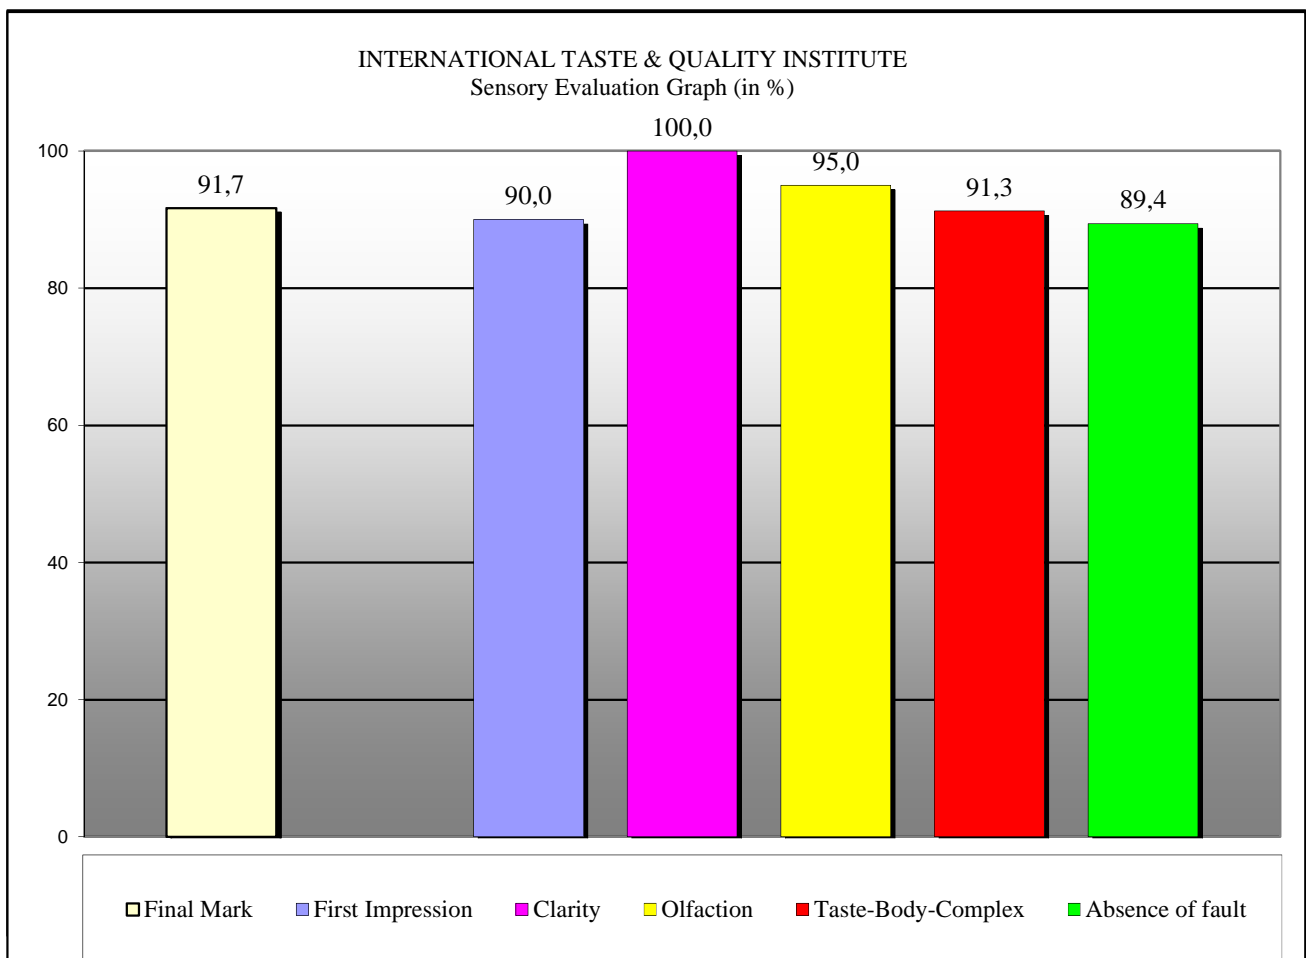

Evaluation Results
AUR'A Natural Gold Water
by
S.C. AUR'A Mineral Water SRL
Superior Taste Award 2017
with
3 Golden Stars

The Final Mark is the result of a weighted average calculation
Brussels, May 2017

Christian De Bauw
Managing Partner

Louis Frère
Managing Partner